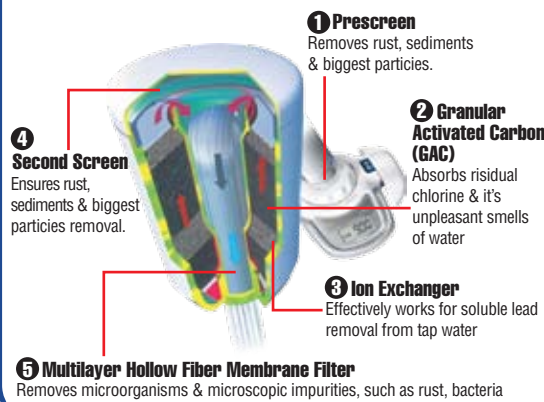

360 degree rotation

The long nozzle can be folded

Granular Activated Carbon (GAC)

Absorbs unpleasant smells of water
Removes chlorine smells & residual chlorine

Multilayer Hollow Filter Membrane Filter

Removes microorganisms & microscopic impurities, such as rust, bacteria

- * Removes 99.9% bacteria
- * Removes chlorine
- * Removes odor

5-LAYER FILTRATION SYSTEM RETAINS MINERALS

- * **Filtered Water Capacity**
PT304SV : 2.1 Litres
PT502SV : 1.2 Litres

Calendar Dial

Easy to read cartridge replacement indicator.

Handy & Easy to Store

Shower Head RS52

- * Removes hair & skin-damaging residual chlorine

Skin

Normal Skin

Skin Barrier Breaks Down Due to Chlorine

Hair

Healthy Hair

每公升水仅需3分钟即可通过滤筒

方便且易于存放

Shower Head RS52

* 去除秀发和有害肌肤的残留氯。

皮肤

正常皮肤

氯导致皮肤屏障破坏

头发