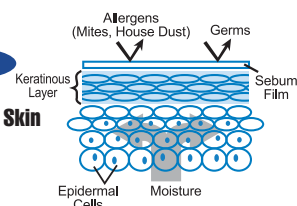

- * Removes 99.9% bacteria
- * Removes chlorine
- * Removes odor

5-LAYER FILTRATION SYSTEM RETAINS MINERALS

- * **Filtered Water Capacity**
PT304SV : 2.1 Litres
PT502SV : 1.2 Litres

Calendar Dial

Easy to read cartridge replacement indicator.

Tasty & Clean Water

High-grade activated carbon to remove unpleasant odors, residual chlorine & other chemicals

High Speed Filtration

Water passes through the filter cartridge in just 3 minutes per litre

Handy & Easy to Store

Shower Head RS52

- * Removes hair & skin-damaging residual chlorine

Skin

Normal Skin

Skin Barrier Breaks Down Due to Chlorine

Hair

Healthy Hair