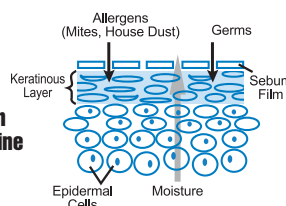

Tasty & Clean Water

High-grade activated carbon to remove unpleasant odors, residual chlorine & other chemicals

High Speed Filtration

Water passes through the filter cartridge in just 3 minutes per litre

Handy & Easy to Store

Shower Head RS52

- * Removes hair & skin-damaging residual chlorine

Skin

Normal Skin

Skin Barrier Breaks Down Due to Chlorine

Hair

Healthy Hair

Damaged cuticle hair by residual chlorine

INTRODUCTORY PACKAGE PROMOTION

Purchase 1 Package:

- x2 SW5-EG + Filter
- x3 MK204MX + Filter
- x2 PT304SV + Filter
- x2 RS52 (Grey) + Filter
- x2 RS52 (Pink)
- x2 RS52 (Blue)